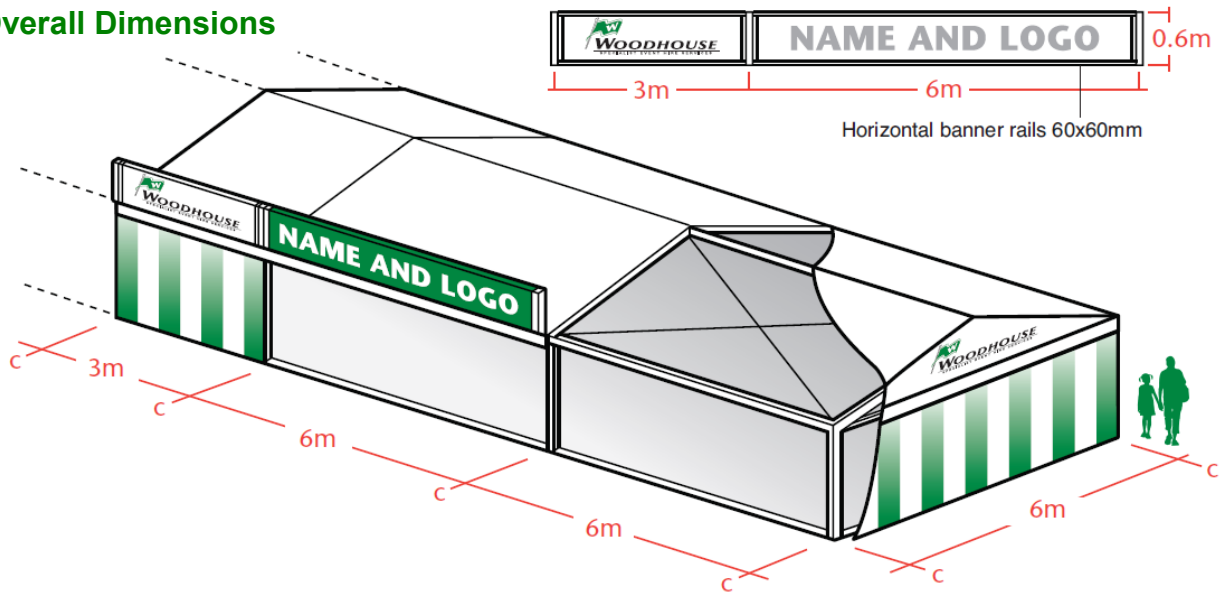

Our current hire stock is capable of covering in excess of 2km with high quality **MUTAmarq** compliant Clearspan® structures. Our unique design of 6m, 9m, and 12m structures can be subdivided to achieve numerous layouts and formats. The integral banner rail system gives a professional finish and provides exhibitors a safe method of attaching signage. We also offer a full range of accessories to further enhance the stand, from floors and carpets to linings and flagpoles.

See overleaf for our Technical Specification

Overall Dimensions

Apex & Eaves Height

Layout Configuration Options

Basic	Back-to-Back	Arcadia	Standard	Standard Extended	Standard Double
6m x 3m	3m x 6m	4.5m x 6m 1.5m canopy	6m x 6m	6m x 9m	6m x 12m
	3m x 6m				