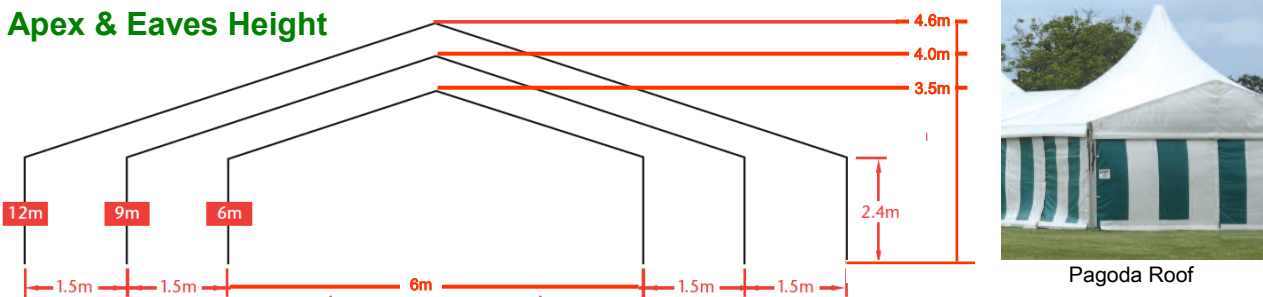

Our current hire stock is capable of covering in excess of 2km with high quality **MUTAmarq** compliant Clearspan® structures. Our unique design of 6m, 9m, and 12m structures can be subdivided to achieve numerous layouts and formats. The integral banner rail system gives a professional finish and provides exhibitors a safe method of attaching signage. We also offer a full range of accessories to further enhance the stand, from floors and carpets to linings and flagpoles.

See overleaf for our Technical Specification

Overall Dimensions

Apex & Eaves Height

Layout Configuration Options

Basic	Back-to-Back	Arcadia	Standard	Standard Extended	Standard Double
6m x 3m	3m x 6m	4.5m x 6m 1.5m canopy	6m x 6m	6m x 9m	6m x 12m
	3m x 6m				